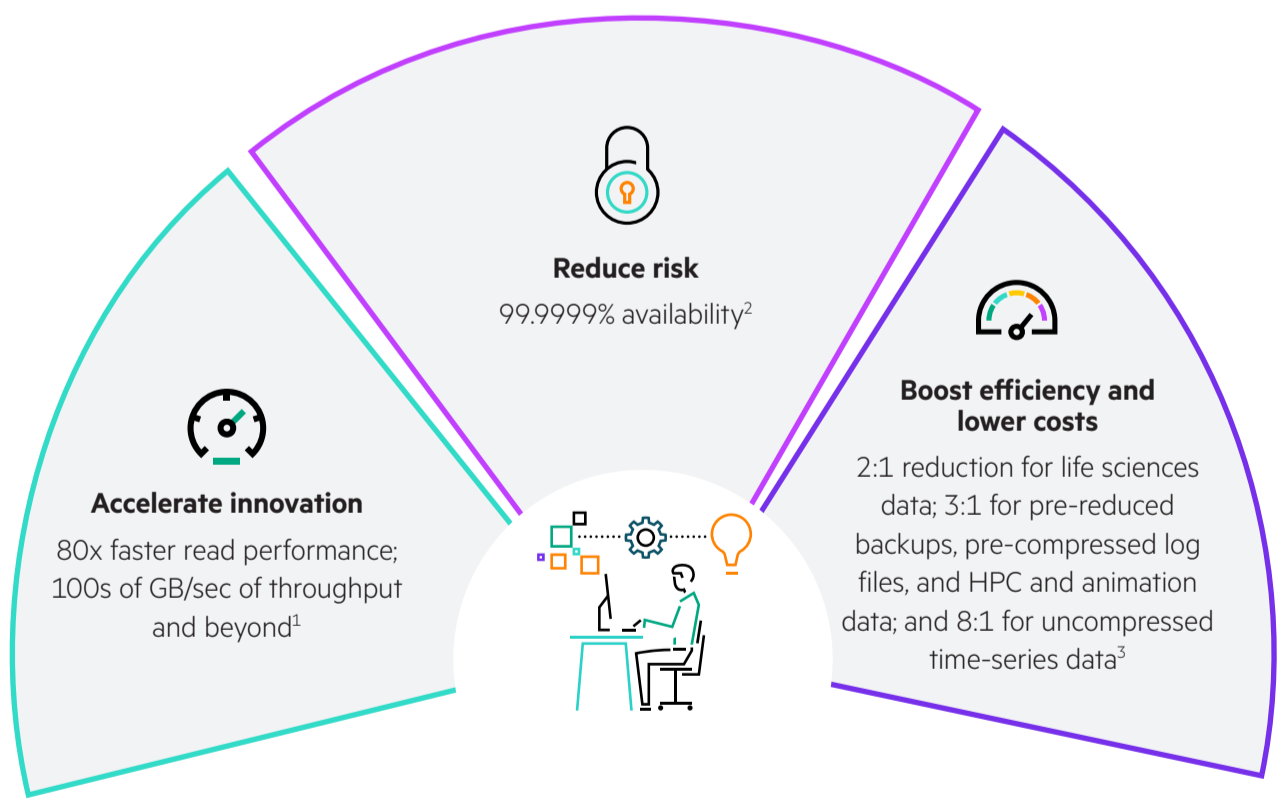

Supercharge your data-intensive apps

Challenge	Solution
 <p>Data powers the insights, innovation, and competitive advantage that speed your business forward. But to accelerate data-first modernization, you need to eliminate the management complexity, storage silos, performance limitations, and low productivity—across edge to cloud—that slow you down.</p>	 <p>HPE GreenLake for File Storage offers enterprise performance at scale to accelerate the most data-intensive applications, radically simple file data management with an intuitive cloud experience, and enhanced productivity with faster time to insights.</p>

<p>1 Supercharge your most demanding apps Speed up your apps with fast, predictable, and sustained performance for your data with an architecture designed for exabyte scale.</p>	<p>2 Simplify with an intuitive cloud experience Leverage the HPE GreenLake edge-to-cloud platform to streamline operations and move faster—from install to upgrade.</p>	<p>3 Faster time to insights for competitive advantage Increase productivity of data scientists and line-of-business (LOB) application owners with simple setup and a global namespace for collaboration to unlock more value from your data.</p>
--	---	--

Transform faster with HPE GreenLake for File Storage

HPE GreenLake for File Storage is built on VAST Data software and the HPE Alletra Storage MP modular hardware platform. This solution has a disaggregated, shared-everything, and highly resilient modular architecture designed for exabyte scale with independent performance and capacity scaling. In addition to all-NVMe speed for fast, predictable performance and no front-end caching or data movement between media, you get high availability and unmatched efficiency.